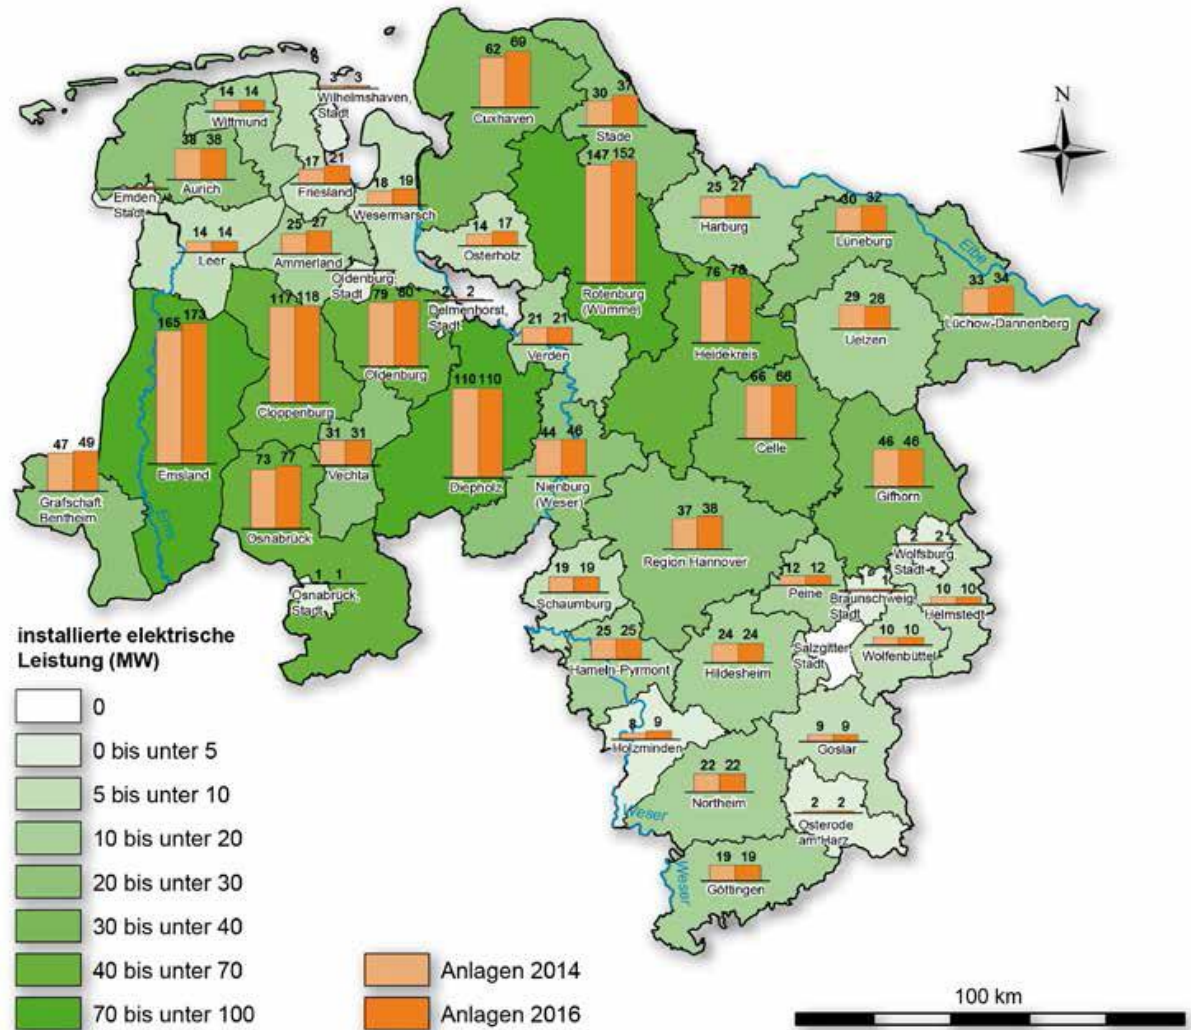

# Biomass in Lower Saxony

# Onshore - Wind Energy in Lower Saxony

Status 2014 – Installierte Leistung

Development of wind energy in Lower Saxony