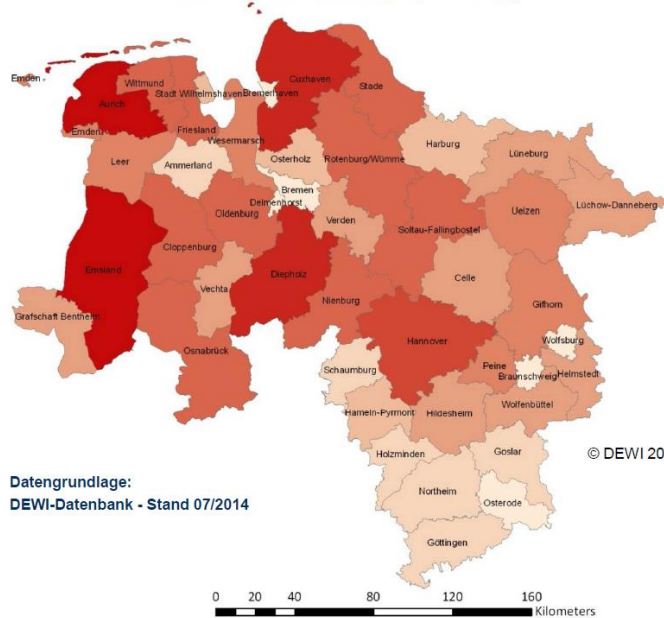

# Biomass in Lower Saxony

# Onshore - Wind Energy in Lower Saxony

Status 2014 – Installierte Leistung

Development of wind energy in Lower Saxony